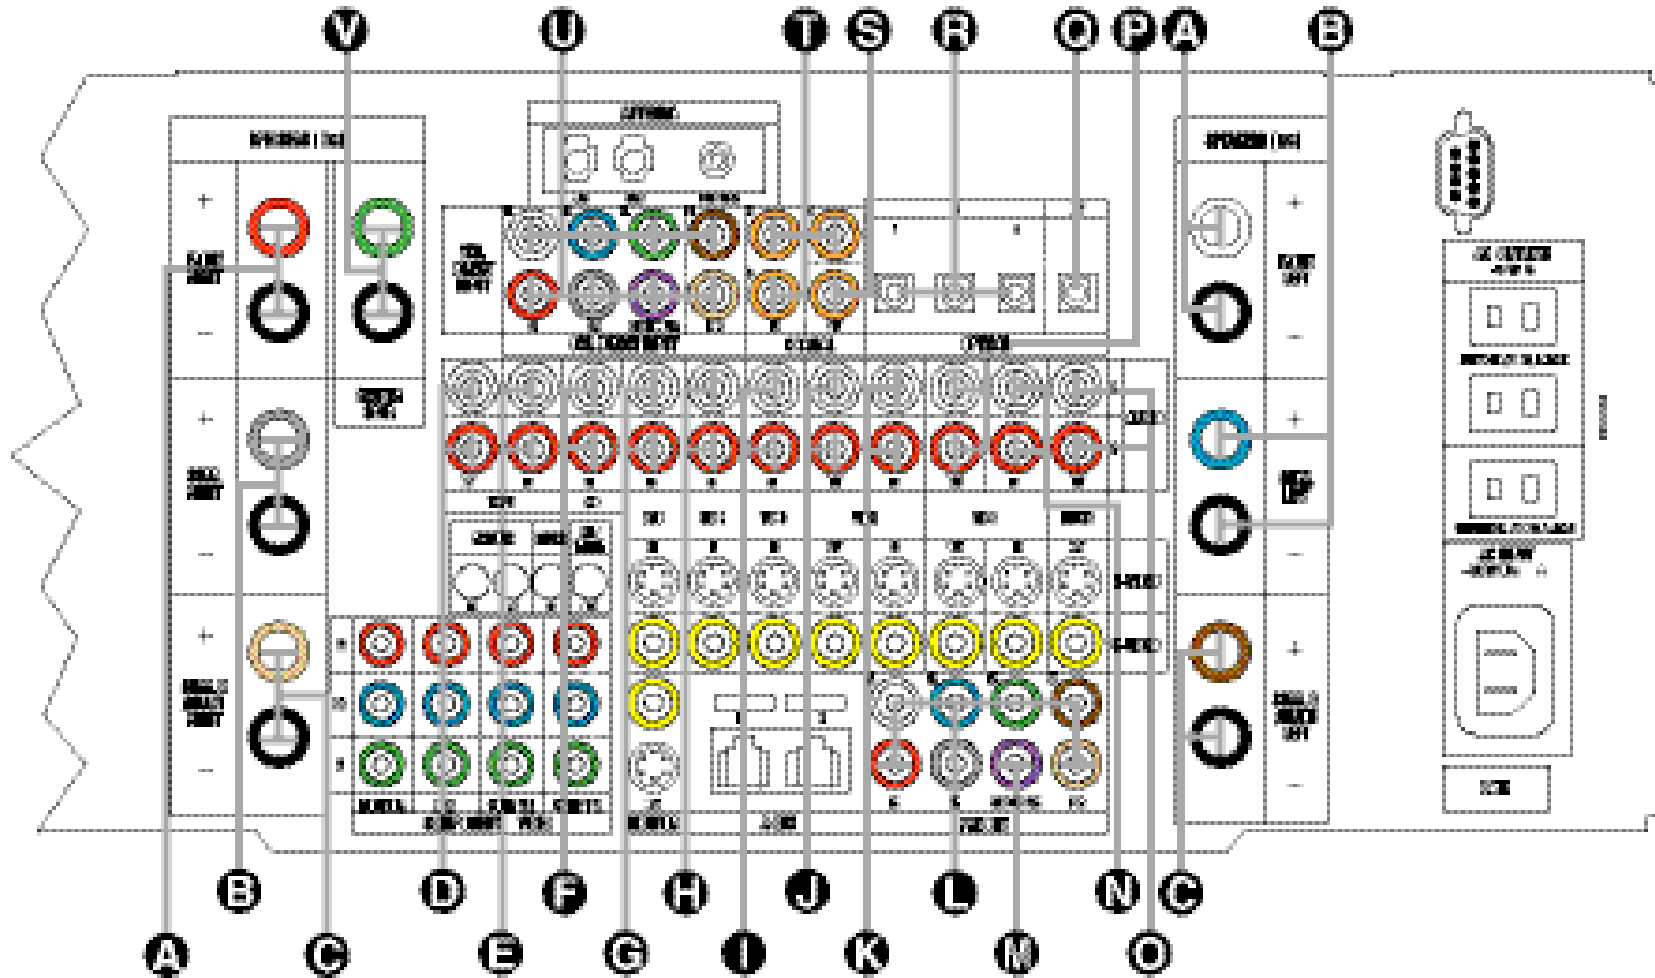

AVR 7300 REAR-PANEL AUDIO CONNECTIONS

- | | | |
|--|----------------------------------|--|
| A Front Speaker Outputs | I Video 3 Audio Inputs | Q Optical Digital Audio Output |
| B Surround Speaker Outputs | J Video 2 Audio Outputs | R Optical Digital Audio Inputs |
| C Surround Back/Multiroom Speaker Outputs | K Video 2 Audio Inputs | S Coaxial Digital Audio Output |
| D Tape Outputs | L Preamp Outputs | T Coaxial Digital Audio Inputs |
| E Tape Inputs | M Subwoofer Output | U 8-Channel Direct Audio Inputs |
| F CD Inputs | N Video 1 Audio Inputs | V Center Speaker Output |
| G DVD Audio Inputs | O Multiroom Audio Outputs | |
| H Video 4 Audio Inputs | P Video 1 Audio Outputs | |

NOTE: To assist in making the correct connections for multichannel input, output and speaker connections, all connection jacks and terminals are color-coded in conformance with the latest CEA standards as follows:

Front Left: White	Subwoofer: Purple
Front Right: Red	Digital Audio: Orange
Center: Green	Composite Video: Yellow
Surround Left: Blue	Component Video "Y": Green
Surround Right: Gray	Component Video "Pr": Red
Surround Back Left: Brown	Component Video "Pb": Blue
Surround Back Right: Tan	